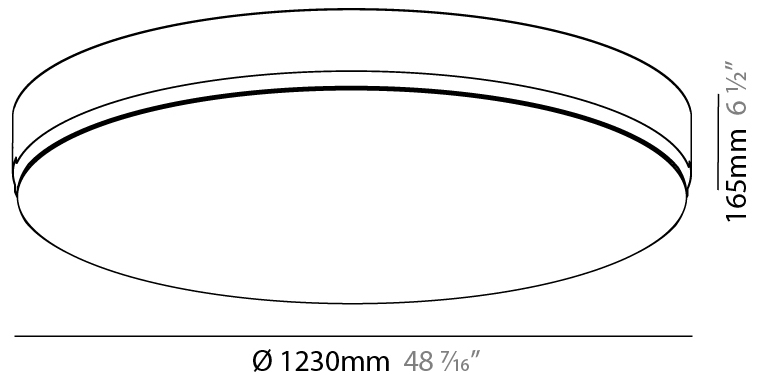

GENERAL

Series: Sign
Brand: Prolicht
Division: Architectural
Mounting Type: Trimless
Mounting Location: Ceiling
Subcategory: Ambient

PHYSICAL

Shape: Round
Diameter (mm): 1230
Diameter (in): 48 7/16
Height (mm): 165
Height (in): 6 1/2
Light Distribution: Direct
Weight (kg): 26.9
Weight (lbs): 59.304
Diffuser: PMMA - Opal
Fixture Material: Extruded Aluminum / Steel
Cut-out Measurements: 1255mm / 49 7/16"
Upon Request: Unique Sizes Unique Ceiling Thickness Unique Mounting Depth Spot Inserts

ELECTRICAL

Lamp Type: LED (Zhaga Standard)
Input Wattage (W): 213.5
Total Output Wattage (W): 183
Dimming: [Tri-Mode (Non-Dimming and Phase Dimming (120Vac only) and 0-10V Dimming)](#)
Driver Included: Yes
Driver Location: Integrated
Driver Type: Constant Current - Universal
Driver Class: Class 2
Input Voltage (V): 120 - 277
Constant Current (MA): 500

LED

Color Temperature (°K): [2700 / 3000 / 3500 / 4000](#)
Max. Delivered Lumen (lm): 18650 / 20070 / 20480
CRI: >80 CRI
Efficiency (%): 65% (5mm Perspex)|80%
Lamp Life (hrs): 50000
Upon Request: RGB-W Tunable White Special Color Temperature CRI90

OPTICAL

RATINGS AND CERTIFICATIONS

Certified By: Certified for North American Standards
IP rating: IP20